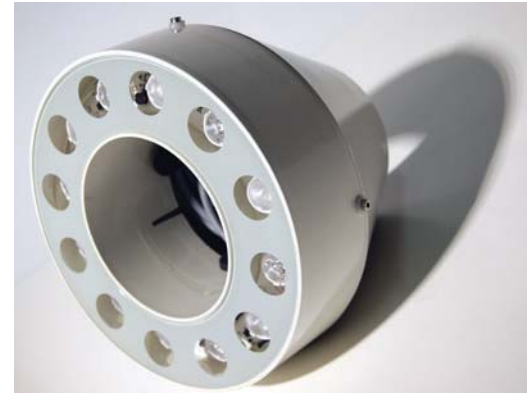

POLELED

INCREASE YOUR VISIBILITY

POLELED BASIC FLAG AND BANNER LIGHTING

MORE VISIBILITY BY MOVEMENT AND LIGHT

Using **flags** and **banners** is THE way to be better visible. The continuous **movement** catches the eye, and the attention of passing audience is naturally drawn to it.

Recently scientific research has proven that **movement in combination with light** creates the **highest visual attention value**. Do you want your flags and banners to also be **visible in the dark**? In a responsible and special way making optimal use of energy and light?

PoleLed provides a system that enables you to illuminate your flags and banners in a unique and very special way. A system that blends in perfectly with the pole and makes your flags and banners strikingly **visible for (potential) clients**, even at night. In addition, national flags may be officially raised 24/7 (flag protocol).

HOW DOES IT WORK

This unique lighting system contains of power LEDs which are arranged around the pole in a circular unit. Because of this circular setting, it doesn't matter from which angle the wind is coming: the flag or banner is **always fully illuminated**. The powerful CREE LEDs create a clear and uniform light distribution. The PoleLed lighting unit is applicable to almost every type of existing and new poles, both made of wood, aluminum, and polyester, either conical or cylindrical.

The unit is made of aluminum and is delivered including terminal connectors and a power supply. Once the system is installed, **theft is virtually impossible**.

The PoleLed lighting unit is patented and has been developed focusing on **sustainability** and energy efficiency.

SPECIFICATIONS

POLELED BASIC

Wattage 24 Watt

Light output 2300 lumen

Voltage 24 volts DC

Lifetime LEDs +50,000 hours

Material Aluminum

Number of LEDs 12 pcs CREE

Lighting color 5000 Kelvin

Angle 11° and 20°

Cable length 23 ft

Size 9.1 x 7.1 inch

Warranty 5 years

Pole Suitable for poles with a diameter up to 4,5 inch ø

IP IP 65